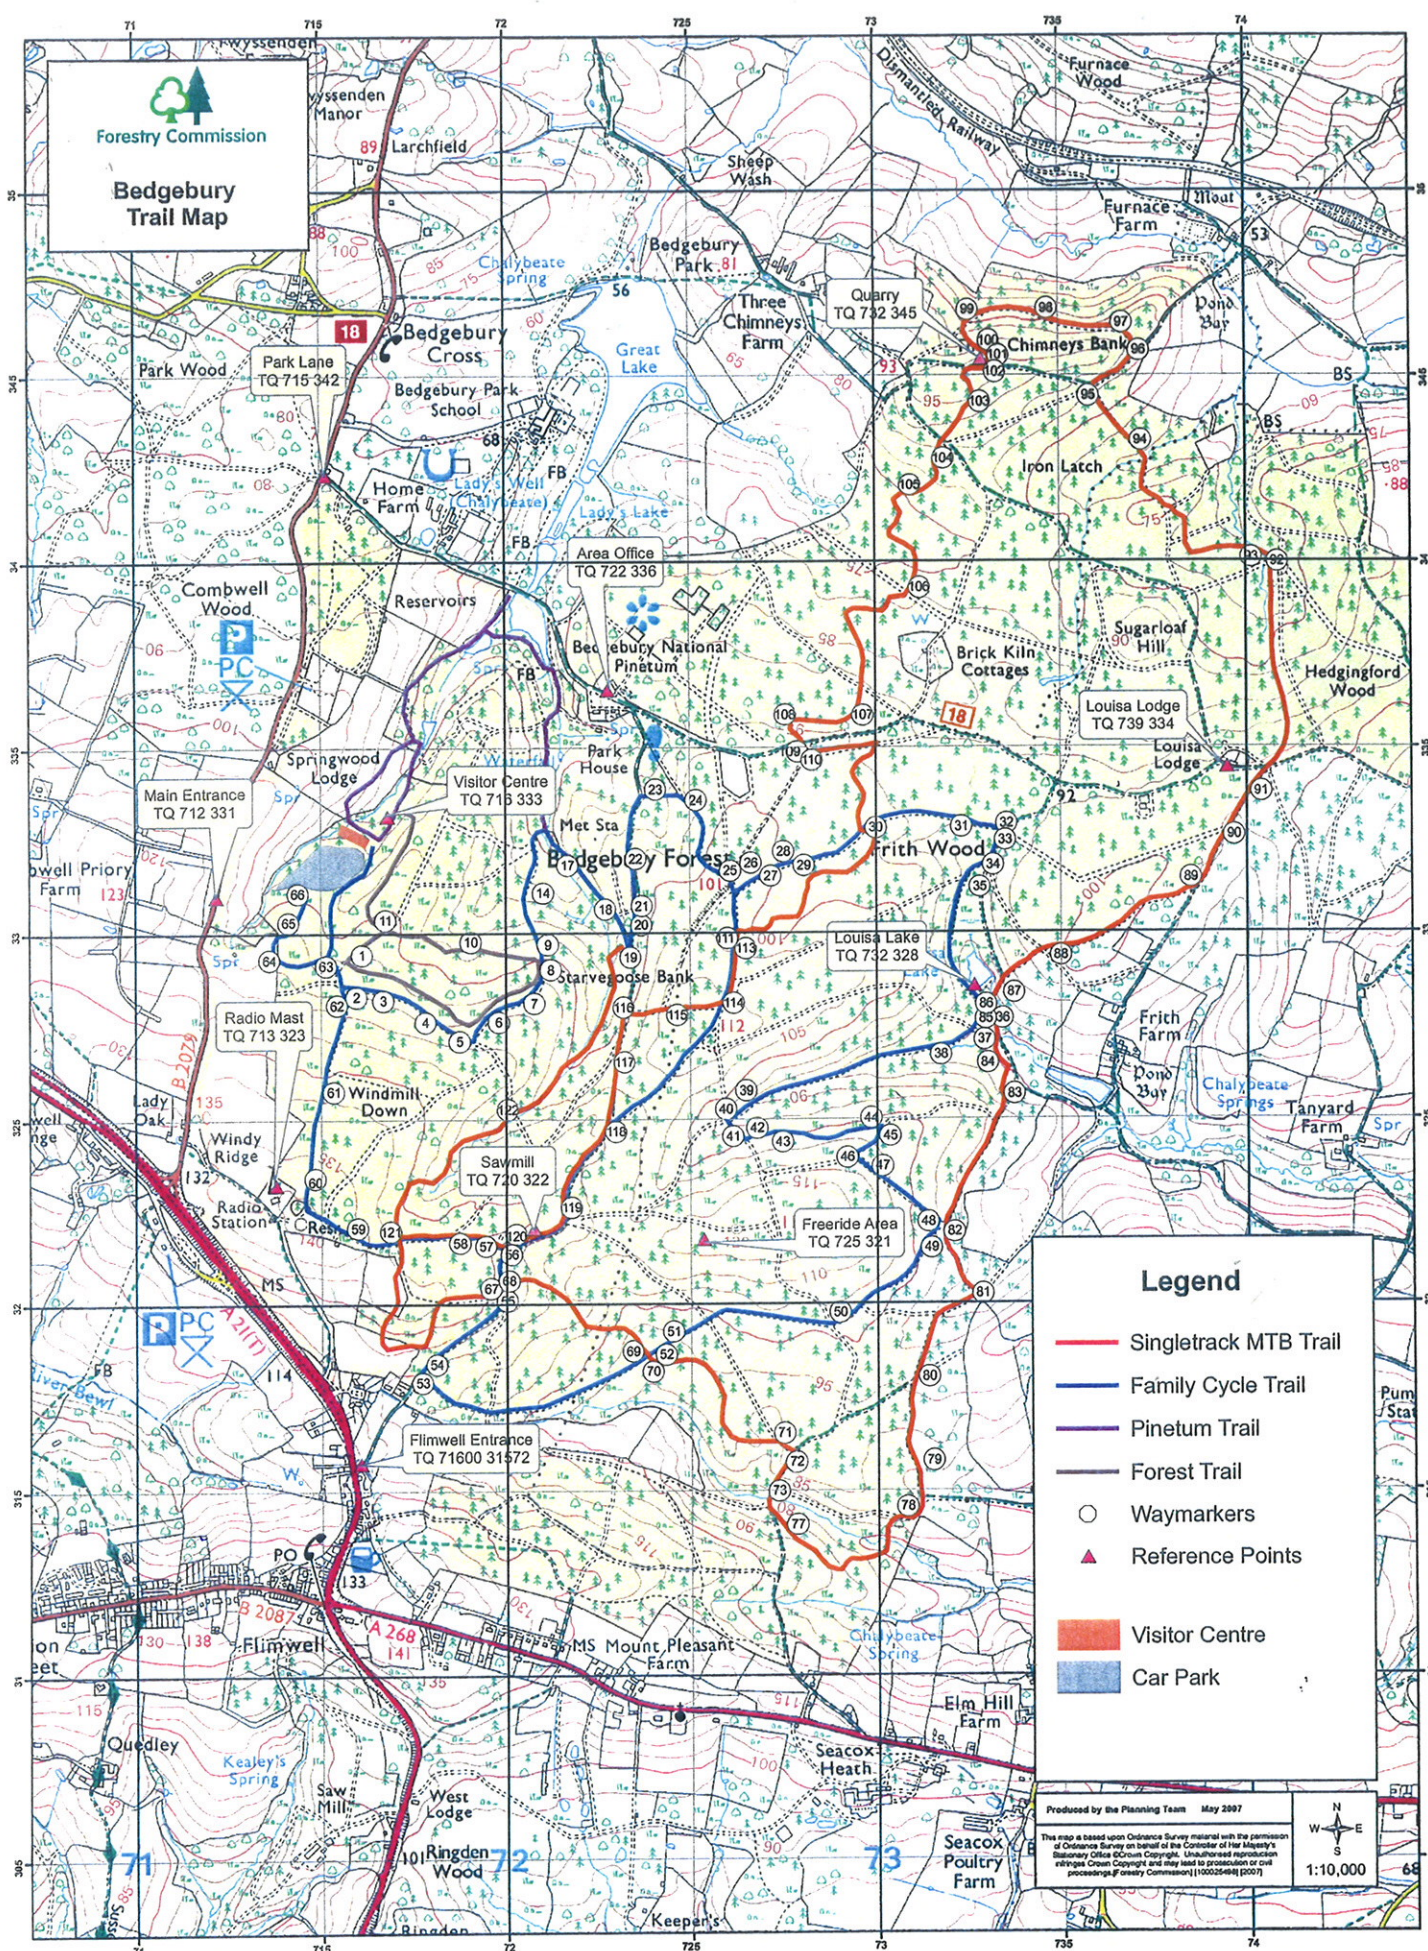

# Bedgebury Trail Map

## Legend

- Singletrack MTB Trail
- Family Cycle Trail
- Pinetum Trail
- Forest Trail
- Waymarkers
- Reference Points
- Visitor Centre
- Car Park

Produced by the Planning Team May 2007  
This map is based upon Ordnance Survey material with the permission of Ordnance Survey on behalf of the Controller of Her Majesty's Stationary Office (© Crown Copyright). Unauthorised reproduction infringes Crown Copyright and may lead to prosecution or civil proceedings (© Forestry Commission) (100025494) (2007)